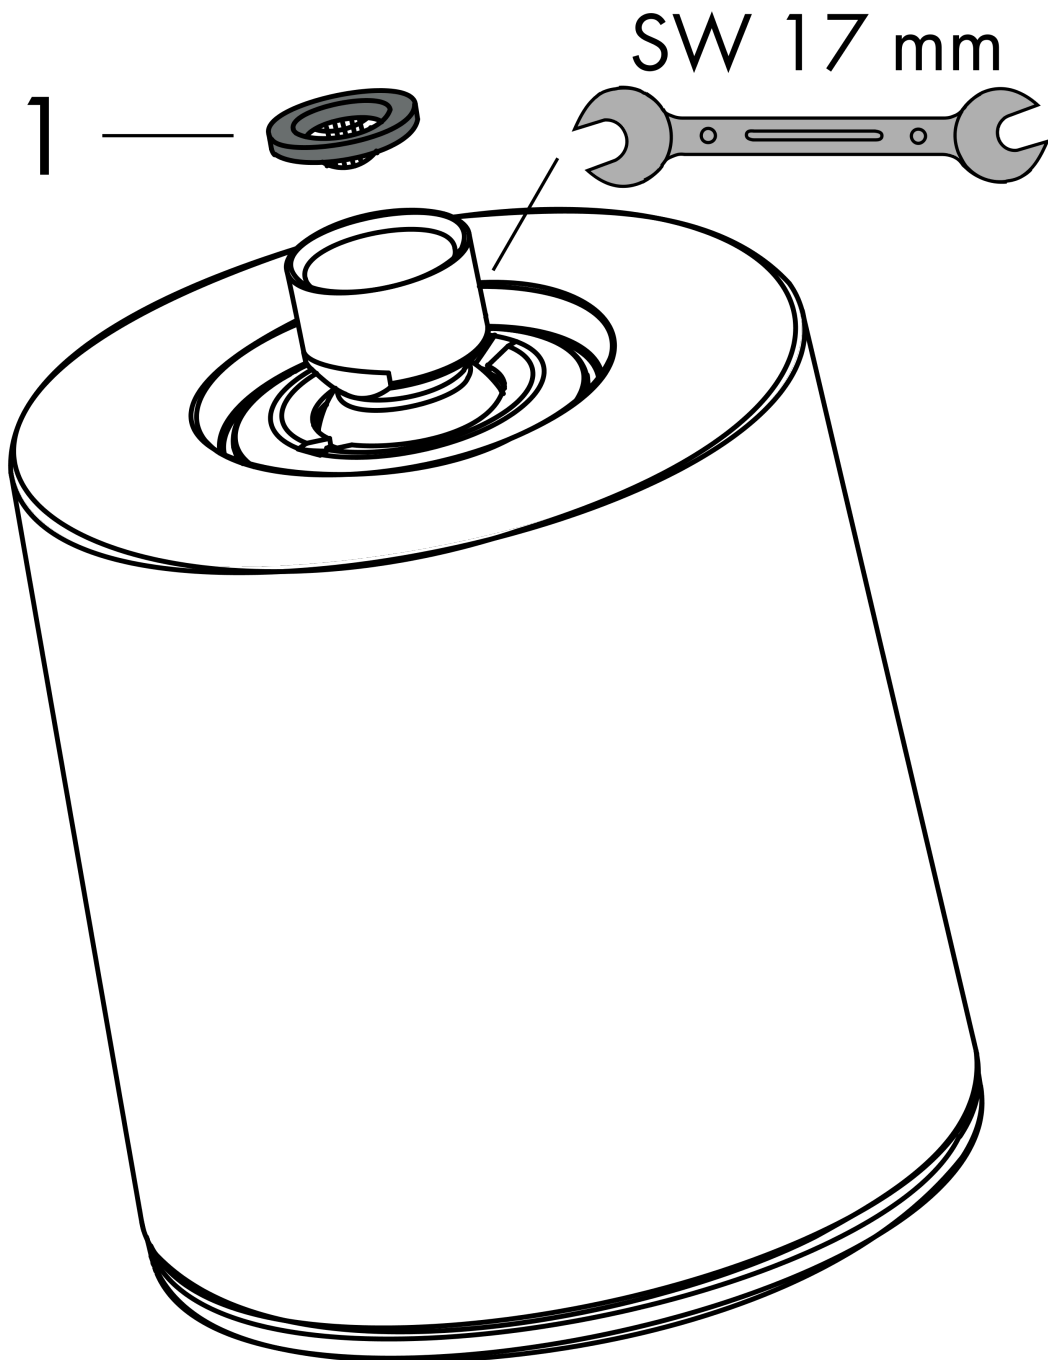

Pulsify S
Showerhead 105 1-Jet 2.5 GPM
 Finishes : **brushed nickel** Part no. : **24131821**

Description

Features

- Shower head size: 105 mm
- Spray modes: PowderRain
- Spray face finish: Graphite
- Flow: 2.5 GPM (9.5 L/Min)

Item details

List Price \$ 144.00

Technology

Design awards

reddot winner 2021

Compliance

Product image

Scale drawing

Pulsify S
Showerhead 105 1-Jet 2.5 GPM
Finishes : **brushed nickel** Part no. : **24131821**

Exploded drawing

Year of production: >01/22

Pulsify S
Showerhead 105 1-Jet 2.5 GPM
 Finishes : **brushed nickel** Part no. : **24131821**