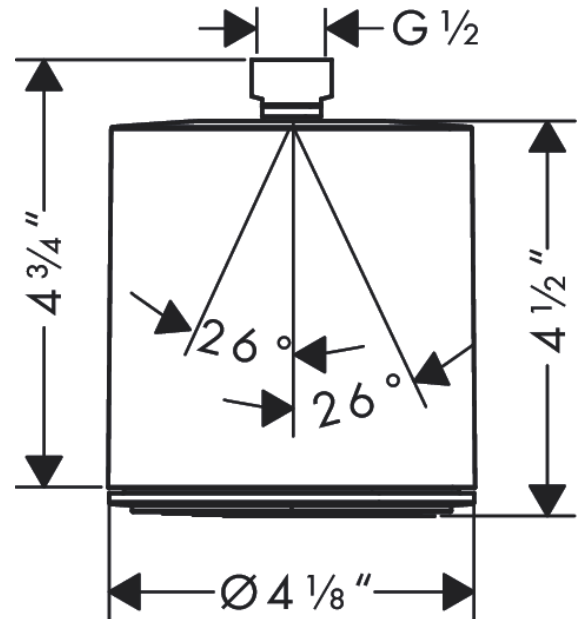

Pulsify S
Showerhead 105 1-Jet 2.5 GPM
 Finishes : **brushed nickel** Part no. : **24131821**

Description

Features

- Shower head size: 105 mm
- Spray modes: PowderRain
- Spray face finish: Graphite
- Flow: 2.5 GPM (9.5 L/Min)

Item details

List Price \$ 144.00

Technology

Design awards

reddot winner 2021

Compliance

Product image

Scale drawing

Pulsify S
Showerhead 105 1-Jet 2.5 GPM
Finishes : **brushed nickel** Part no. : **24131821**

Exploded drawing

Year of production: >01/22

Pulsify S
Showerhead 105 1-Jet 2.5 GPM
 Finishes : **brushed nickel** Part no. : **24131821**